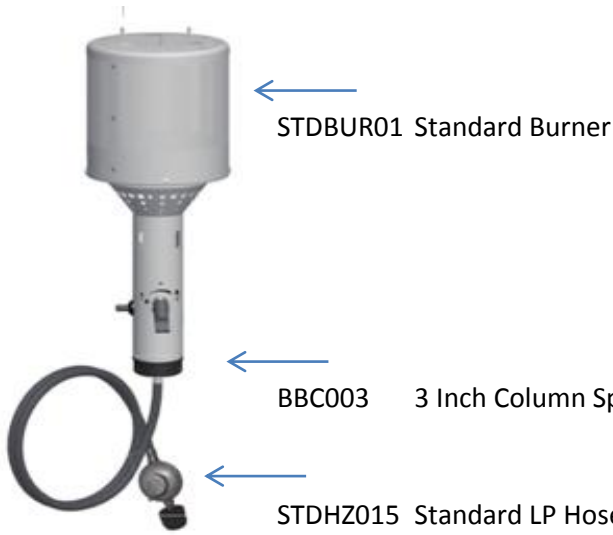

REF011 Split Reflector 30 Inch
REF010 Reflector Hardware Kit

BLA001 Black Heater Column

BLA002 Black Heater Tank Cap

BLA011 Black Heater Screw Pack

BLA012 Black Heater Tank Cap Insert

Tank Covers

Left BLA007 Front BLA005 Right BLA006