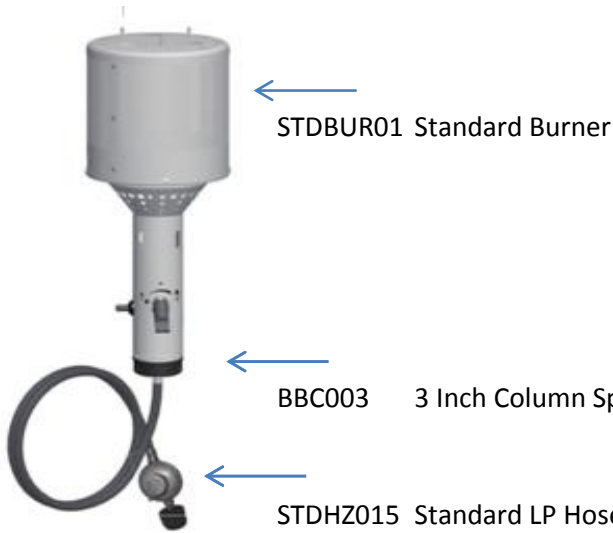

BLA008 Black Heater Base

BLA003 Black Heater Tank Chain

BLA013 Black Heater Wheel Kit

Enders Bronze Patio Heater Model 52017013

REF011 Split Reflector 30 Inch
REF010 Reflector Hardware Kit

BZ011 Bronze Heater Column