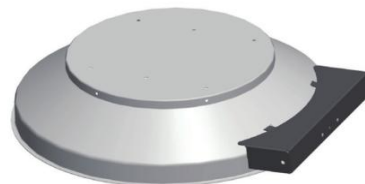

COM008 Commercial Base