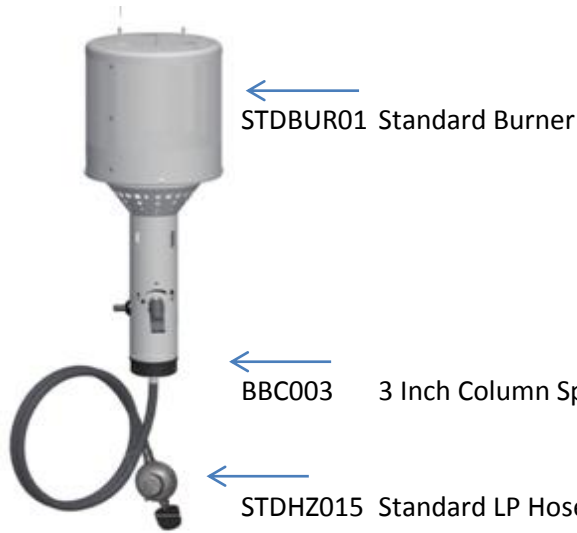

Enders Trendstyle Patio Heater Model 550670

TREND011
Trendstyle Screw Pack

TREND003 Trendstyle Tank Belt

TREND001 Column

TREND002 Trendstyle Column Cap

TREND004 Tank Frame Trendstyle, Bottom Flat
TREND005 Tank Frame Trendstyle, Bottom Crimped

STDBUR01 Standard Burner

BBC002 2 Inch Column Spacer

STDHZ015 Standard LP Hose

Enders Classic Stainless Steel Patio Heater Model 530170

REF011 Split Reflector 30 Inch
REF010 Reflector Hardware Kit

CLA008 Classic SS Column