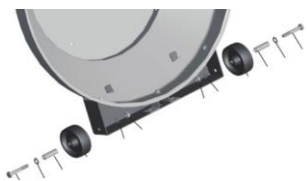

STDBUR01 Standard Burner

BBC002 2 Inch Column Spacer

STDHZ015 Standard LP Hose

Enders Classic Stainless Steel Patio Heater Model 530170

REF011 Split Reflector 30 Inch
REF010 Reflector Hardware Kit

CLA008 Classic SS Column

CLA004 Classic SS Screw Pack

CLA009 Classic SS Tank Cap

Tank Covers

Left CLA005 Front CLA007 Right CLA006

CLA010 Classic SS Base

CLA011 Classic SS Tank Chain

CLA012
Classic SS Wheel Kit

Enders Black Patio Heater Model 52407001

REF011 Split Reflector 30 Inch
REF010 Reflector Hardware Kit

BLA001 Black Heater Column

BLA002 Black Heater Tank Cap

BLA011 Black Heater Screw Pack

BLA012 Black Heater Tank Cap Insert

Tank Covers

Left BLA007 Front BLA005 Right BLA006