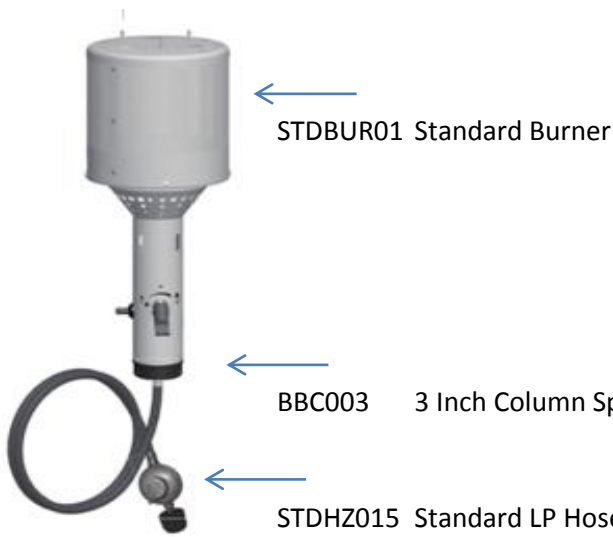

Enders Rattan Patio Heater Model 549170

REF011 Split Reflector 30 Inch
REF010 Reflector Hardware Kit