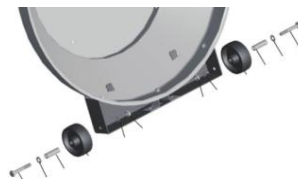

RAT011 Rattan Wheel Kit